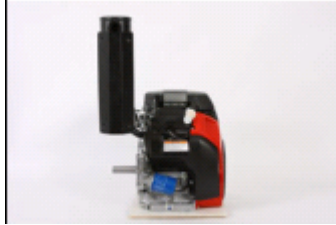

High Mount, right hand discharge (from PTO side)

Upgrade spec

VHLB1

High Mount, left hand discharge (from PTO side)

Upgrade Spec

VSLA1

Side Mount, left hand side (from PTO side)

Pics 3 / 4 / 5 available via fwd order only

VSRA1

Side Mount, right hand side (from PTO side)

Pics 3 / 4 / 5 available via fwd order only

VTRA1

Top Mount, right hand discharge

GX630RQZB

Low side mount

Available on this engine only, as complete kit